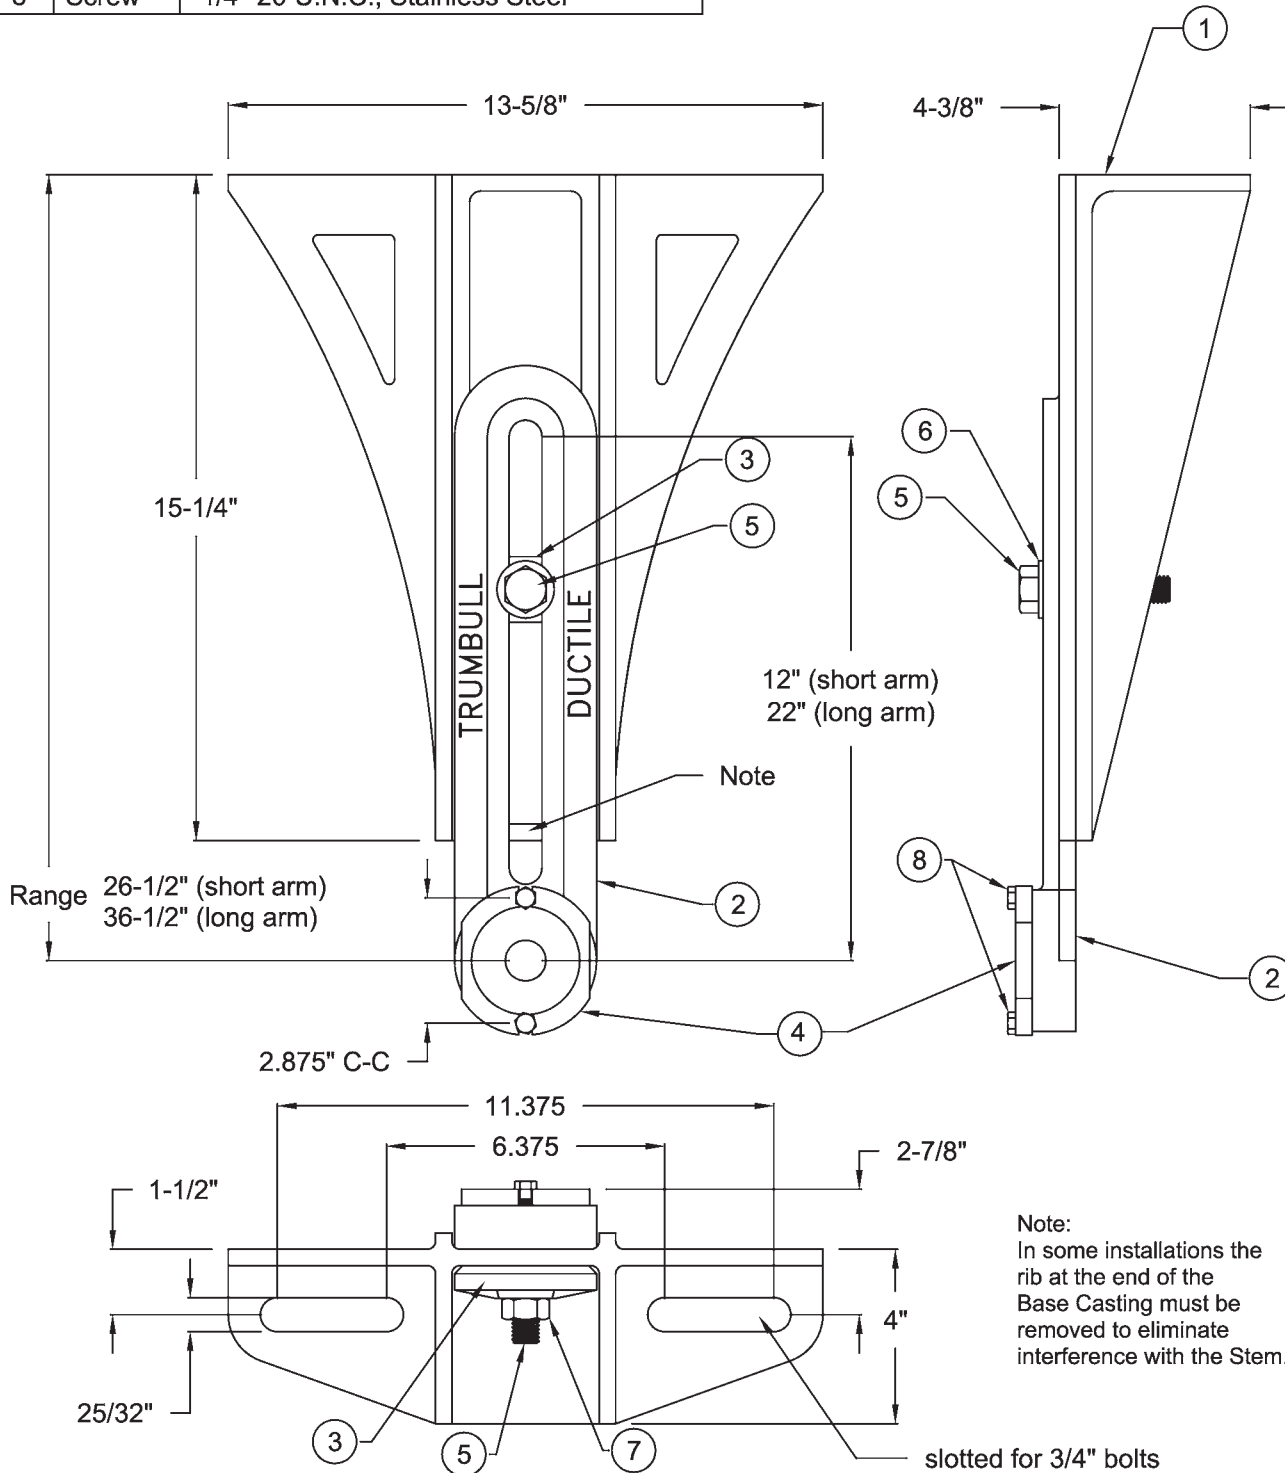

Trumbull Item No.	Material	Adjustment	Weight
367-4960	Ductile Iron	2" - 26"	25#
367-4970	Ductile Iron	2" - 36"	28#
367-5960	Stainless 316	2" - 26"	28#
367-5970	Stainless 316	2" - 36"	32#

Stem guides are generally recommended at 6' to 8' intervals. Bronze bushings can be drilled up to a 2-1/8" bore dia. for 2" O.D. stems. By removing the bushing larger stems can be accommodated, up to 2-3/8" O.D. See separate literature on Stem Guides for larger diameter stems.

Typical Stem Guide installation.

Both sizes available in Type 316 Stainless Steel

Ductile Iron Version with Short Arm

Ordering Information:

1. Quantity.
2. Trumbull item number.
3. O.D. of stem being used, or desired bushing hole size (15/16" D. supplied if not specified.)

See separate literature on Trumbull Floor Boxes, Extension Stems, Mud Valves and Stem Guides for Large Diameter Stems.

See reverse side for drawing.

Item	Part	Material
1	Base	Ductile Iron or Stainless Steel
2	Arm	Ductile Iron or Stainless Steel
3	Clamp	Ductile Iron or Stainless Steel
4	Bushing	UNS C86400 (B584) Manganese Bronze
5	Bolt	5/8" x 4", Hex Head, Stainless Steel
6	Washer	1-1/2" O.D., Stainless Steel
7	Nut	5/8", Hex, Stainless Steel
8	Screw	1/4"-20 U.N.C., Stainless Steel

Item No.	Size	Weight
Ductile Iron Guides (65-45-12)		
367-4960	2"-26"	25#
367-4970	2"-36"	28#
Stainless Steel Guides (T316)		
367-5960	2"-26"	28#
367-5970	2"-36"	32#

Drawn:	Drawing Revision:	
Date	Rev.	Date
4/4/94	I	09/01/05