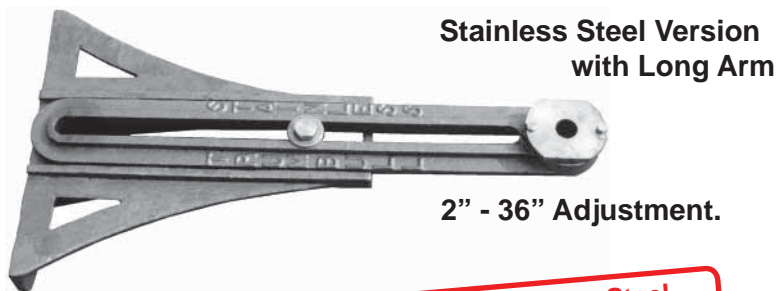

Trumbull Stem Guides are designed as wall brackets for installation in treatment plants and pump stations to provide support for valve extension stems.

These stem guides are adjustable for stems as close to the wall as 2", or as far away as 36". They are available as follows:

Trumbull Item No.	Material	Adjustment	Weight
367-4960	Ductile Iron	2" - 26"	25#
367-4970	Ductile Iron	2" - 36"	28#
367-5960	Stainless 316	2" - 26"	28#
367-5970	Stainless 316	2" - 36"	32#

Stem guides are generally recommended at 6' to 8' intervals. Bronze bushings can be drilled up to a 2-1/8" bore dia. for 2" O.D. stems. By removing the bushing larger stems can be accommodated, up to 2-3/8" O.D. See separate literature on Stem Guides for larger diameter stems.

Typical Stem Guide installation.

Both sizes available in Type 316 Stainless Steel

Ductile Iron Version with Short Arm

Ordering Information:

1. Quantity.
2. Trumbull item number.
3. O.D. of stem being used, or desired bushing hole size (15/16" D. supplied if not specified.)

See separate literature on Trumbull Floor Boxes, Extension Stems, Mud Valves and Stem Guides for Large Diameter Stems.

See reverse side for drawing.

Item	Part	Material
1	Base	Ductile Iron or Stainless Steel
2	Arm	Ductile Iron or Stainless Steel
3	Clamp	Ductile Iron or Stainless Steel
4	Bushing	UNS C86400 (B584) Manganese Bronze
5	Bolt	5/8" x 4", Hex Head, Stainless Steel
6	Washer	1-1/2" O.D., Stainless Steel
7	Nut	5/8", Hex, Stainless Steel
8	Screw	1/4"-20 U.N.C., Stainless Steel