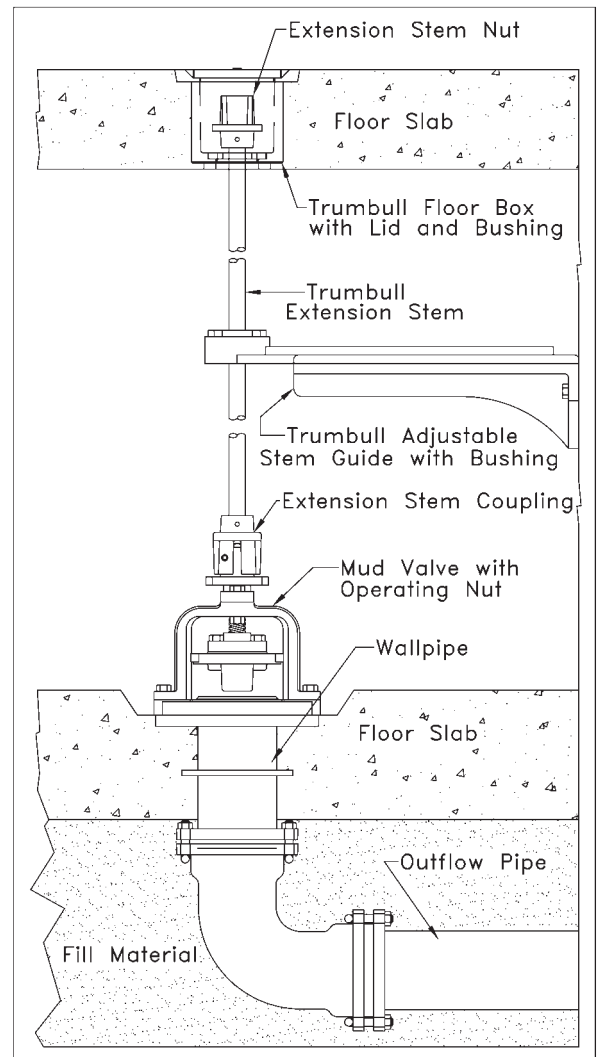

Trumbull Stem Guides are designed as wall brackets for installation in treatment plants and pump stations to provide support for valve extension stems.

These stem guides are adjustable for stems as close to the wall as 2", or as far away as 36". They are available as follows:

Trumbull Item No.	Material	Adjustment	Weight
367-4960	Ductile Iron	2" - 26"	25#
367-4970	Ductile Iron	2" - 36"	28#
367-5960	Stainless 316	2" - 26"	28#
367-5970	Stainless 316	2" - 36"	32#

Stem guides are generally recommended at 6' to 8' intervals. Bronze bushings can be drilled up to a 2-1/8" bore dia. for 2" O.D. stems. By removing the bushing larger stems can be accommodated, up to 2-3/8" O.D. See separate literature on Stem Guides for larger diameter stems.

Typical Stem Guide installation.

Both sizes available in Type 316 Stainless Steel

Ductile Iron Version with Short Arm

Ordering Information:

1. Quantity.
2. Trumbull item number.
3. O.D. of stem being used, or desired bushing hole size (15/16" D. supplied if not specified.)

See separate literature on Trumbull Floor Boxes, Extension Stems, Mud Valves and Stem Guides for Large Diameter Stems.

See reverse side for drawing.

Item	Part	Material
1	Base	Ductile Iron or Stainless Steel
2	Arm	Ductile Iron or Stainless Steel
3	Clamp	Ductile Iron or Stainless Steel
4	Bushing	UNS C86400 (B584) Manganese Bronze
5	Bolt	5/8" x 4", Hex Head, Stainless Steel
6	Washer	1-1/2" O.D., Stainless Steel
7	Nut	5/8", Hex, Stainless Steel
8	Screw	1/4"-20 U.N.C., Stainless Steel