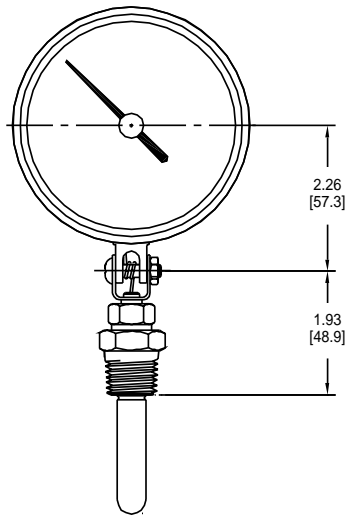

Specifications

Model	Size	Case Style	Case Material	Window	Ring	Pointer
80030	3 1/2"	Adjustable angle	Stainless steel	Acrylic, snap-in with nitrile o-ring seal	None	Adjustable, black finished
80445 (Vapor only)	4 1/2"	Adjustable angle	Cast aluminum, black finished	Glass	Friction type, stainless steel	Adjustable, black finished

Dialface
Aluminum, white background with black graduations and markings

Accuracy
±One scale division

Approximate Shipping Weight
80030: 1.3 lbs [0.59 kg]
80445: 1.4 lbs [0.64 kg]

How to Order

Sample Order Number V80445100B14

V 80445 100 B14

Actuation	Model	Specific Range	Thermal System
V Vapor	80030	See Standard	See Standard
L Liquid	80445 (Vapor only)	Available Ranges (over)	System Selection (page 30)

Direct Mounted Dial Thermometers

Adjustable Angle Type

All dimensions are nominal.
Dimensions in [] are in millimeters.

80030

80445

Standard Available Ranges

Vapor Actuated				Liquid Actuated					
Fahrenheit Code	Range	Celsius Code	Range	Dual Scale Code	Fahrenheit Code	Range	Celsius Code	Range	Dual Scale Code
030	-40° to 150°F	430	-40° to 65°C	230	020	-40° to 120°F	420	-40° to 50°C	220
040	-20° to 100°F	440	-30° to 40°C	240	050	0° to 100°F	450	-20° to 40°C	250
050	0° to 100°F	450	-20° to 40°C	250	060	0° to 160°F	460	-20° to 70°C	260
065	0° to 160°F	465	-20° to 70°C	265	100	30° to 180°F	495	0° to 80°C	300
100	30° to 180°F	500	0° to 85°C	300	110	30° to 240°F	510	0° to 115°C	310
110	30° to 240°F	510	0° to 115°C	310	130	50° to 300°F	530	10° to 150°C	330
120	30° to 300°F	520	0° to 150°C	320					
145	100° to 350°F	545	40° to 180°C	345					
160	200° to 450°F	560	90° to 230°C	360					