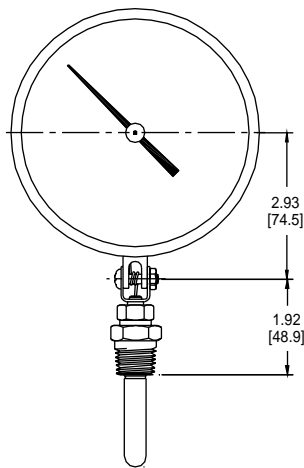

Direct Mounted Dial Thermometers

3 1/2" and 4 1/2" / Adjustable Angle Type / Vapor or Liquid Actuation

V80445 pictured

3 1/2" and 4 1/2"
Dial Sizes

± One Scale
Division
Accuracy

Vapor or
Liquid
Actuated

Trerice Adjustable Angle Dial Thermometers are intended for use within the construction and HVAC industries. Once the sensing bulb has been installed, the angle of the dialface may be adjusted forward and backward to provide maximum readability. This instrument is available in 3 1/2" and 4 1/2" dial sizes with a flangeless, stainless steel or cast aluminum case.

Specifications

Model	Size	Case Style	Case Material	Window	Ring	Pointer
80030	3 1/2"	Adjustable angle	Stainless steel	Acrylic, snap-in with nitrile o-ring seal	None	Adjustable, black finished
80445 (Vapor only)	4 1/2"	Adjustable angle	Cast aluminum, black finished	Glass	Friction type, stainless steel	Adjustable, black finished

Dialface
Aluminum, white background with black graduations and markings

Accuracy
±One scale division

Approximate Shipping Weight
80030: 1.3 lbs [0.59 kg]
80445: 1.4 lbs [0.64 kg]

How to Order

Sample Order Number V80445100B14

Adjustable Angle Type

All dimensions are nominal.
Dimensions in [] are in millimeters.

80030

80445

Standard Available Ranges

Vapor Actuated				Liquid Actuated					
Fahrenheit Code	Range	Celsius Code	Range	Dual Scale Code	Fahrenheit Code	Range	Celsius Code	Range	Dual Scale Code
030	-40° to 150°F	430	-40° to 65°C	230	020	-40° to 120°F	420	-40° to 50°C	220
040	-20° to 100°F	440	-30° to 40°C	240	050	0° to 100°F	450	-20° to 40°C	250
050	0° to 100°F	450	-20° to 40°C	250	060	0° to 160°F	460	-20° to 70°C	260
065	0° to 160°F	465	-20° to 70°C	265	100	30° to 180°F	495	0° to 80°C	300
100	30° to 180°F	500	0° to 85°C	300	110	30° to 240°F	510	0° to 115°C	310
110	30° to 240°F	510	0° to 115°C	310	130	50° to 300°F	530	10° to 150°C	330
120	30° to 300°F	520	0° to 150°C	320					
145	100° to 350°F	545	40° to 180°C	345					
160	200° to 450°F	560	90° to 230°C	360					