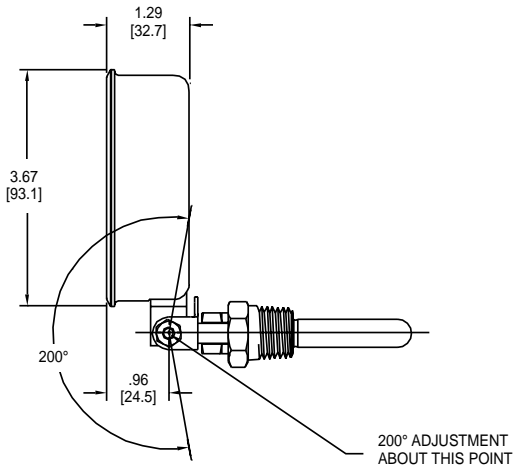

Dial Thermometers

Specifications

Model	Size	Case Style	Case Material	Window	Ring	Pointer
80030	3 1/2"	Adjustable angle	Stainless steel	Acrylic, snap-in with nitrile o-ring seal	None	Adjustable, black finished
80445 (Vapor only)	4 1/2"	Adjustable angle	Cast aluminum, black finished	Glass	Friction type, stainless steel	Adjustable, black finished

Dialface
Aluminum, white background with black graduations and markings

Accuracy
±One scale division

Approximate Shipping Weight
80030: 1.3 lbs [0.59 kg]
80445: 1.4 lbs [0.64 kg]

How to Order

Sample Order Number V80445100B14

V 80445 100 B14

Actuation	Model	Specific Range	Thermal System
V Vapor	80030	See Standard	See Standard
L Liquid	80445 (Vapor only)	Available Ranges (over)	System Selection (page 30)

Direct Mounted Dial Thermometers

Adjustable Angle Type

All dimensions are nominal.
Dimensions in [] are in millimeters.

80030

80445

Standard Available Ranges

Vapor Actuated				Liquid Actuated					
Fahrenheit Code	Range	Celsius Code	Range	Dual Scale Code	Fahrenheit Code	Range	Celsius Code	Range	Dual Scale Code
030	-40° to 150°F	430	-40° to 65°C	230	020	-40° to 120°F	420	-40° to 50°C	220
040	-20° to 100°F	440	-30° to 40°C	240	050	0° to 100°F	450	-20° to 40°C	250
050	0° to 100°F	450	-20° to 40°C	250	060	0° to 160°F	460	-20° to 70°C	260
065	0° to 160°F	465	-20° to 70°C	265	100	30° to 180°F	495	0° to 80°C	300
100	30° to 180°F	500	0° to 85°C	300	110	30° to 240°F	510	0° to 115°C	310
110	30° to 240°F	510	0° to 115°C	310	130	50° to 300°F	530	10° to 150°C	330
120	30° to 300°F	520	0° to 150°C	320					
145	100° to 350°F	545	40° to 180°C	345					
160	200° to 450°F	560	90° to 230°C	360					