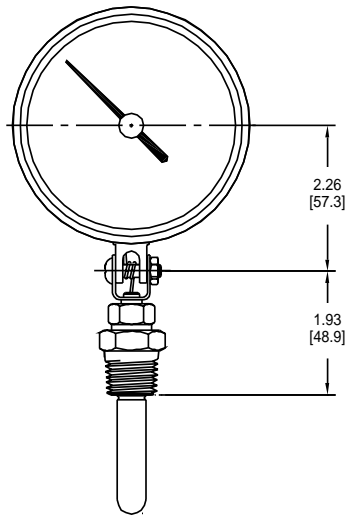

Dial Thermometers

Specifications

Model	Size	Case Style	Case Material	Window	Ring	Pointer
80030	3 1/2"	Adjustable angle	Stainless steel	Acrylic, snap-in with nitrile o-ring seal	None	Adjustable, black finished
80445 (Vapor only)	4 1/2"	Adjustable angle	Cast aluminum, black finished	Glass	Friction type, stainless steel	Adjustable, black finished

Dialface
Aluminum, white background with black graduations and markings

Accuracy
±One scale division

Approximate Shipping Weight
80030: 1.3 lbs [0.59 kg]
80445: 1.4 lbs [0.64 kg]

How to Order

Sample Order Number V80445100B14

V 80445 100 B14

Actuation	Model	Specific Range	Thermal System
V Vapor	80030	See Standard	See Standard
L Liquid	80445 (Vapor only)	Available Ranges (over)	System Selection (page 30)

Direct Mounted Dial Thermometers

Adjustable Angle Type

All dimensions are nominal.
Dimensions in [] are in millimeters.

80030

80445

Standard Available Ranges

Vapor Actuated				Liquid Actuated					
Fahrenheit Code	Range	Celsius Code	Range	Dual Scale Code	Fahrenheit Code	Range	Celsius Code	Range	Dual Scale Code
030	-40° to 150°F	430	-40° to 65°C	230	020	-40° to 120°F	420	-40° to 50°C	220
040	-20° to 100°F	440	-30° to 40°C	240	050	0° to 100°F	450	-20° to 40°C	250
050	0° to 100°F	450	-20° to 40°C	250	060	0° to 160°F	460	-20° to 70°C	260
065	0° to 160°F	465	-20° to 70°C	265	100	30° to 180°F	495	0° to 80°C	300
100	30° to 180°F	500	0° to 85°C	300	110	30° to 240°F	510	0° to 115°C	310
110	30° to 240°F	510	0° to 115°C	310	130	50° to 300°F	530	10° to 150°C	330
120	30° to 300°F	520	0° to 150°C	320					
145	100° to 350°F	545	40° to 180°C	345					
160	200° to 450°F	560	90° to 230°C	360					