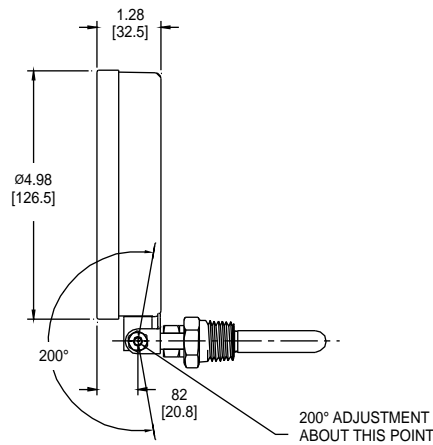

Dial Thermometers

Specifications

Model	Size	Case Style	Case Material	Window	Ring	Pointer
80030	3 1/2"	Adjustable angle	Stainless steel	Acrylic, snap-in with nitrile o-ring seal	None	Adjustable, black finished
80445 (Vapor only)	4 1/2"	Adjustable angle	Cast aluminum, black finished	Glass	Friction type, stainless steel	Adjustable, black finished

Dialface
Aluminum, white background with black graduations and markings

Accuracy
±One scale division

Approximate Shipping Weight
80030: 1.3 lbs [0.59 kg]
80445: 1.4 lbs [0.64 kg]

How to Order

Sample Order Number V80445100B14

V 80445 100 B14

Actuation	Model	Specific Range	Thermal System
V Vapor	80030	See Standard	See Standard
L Liquid	80445 (Vapor only)	Available Ranges (over)	System Selection (page 30)

Direct Mounted Dial Thermometers

Adjustable Angle Type

All dimensions are nominal.
Dimensions in [] are in millimeters.

80030

80445

Standard Available Ranges

Vapor Actuated				Liquid Actuated					
Fahrenheit Code	Range	Celsius Code	Range	Dual Scale Code	Fahrenheit Code	Range	Celsius Code	Range	Dual Scale Code
030	-40° to 150°F	430	-40° to 65°C	230	020	-40° to 120°F	420	-40° to 50°C	220
040	-20° to 100°F	440	-30° to 40°C	240	050	0° to 100°F	450	-20° to 40°C	250
050	0° to 100°F	450	-20° to 40°C	250	060	0° to 160°F	460	-20° to 70°C	260
065	0° to 160°F	465	-20° to 70°C	265	100	30° to 180°F	495	0° to 80°C	300
100	30° to 180°F	500	0° to 85°C	300	110	30° to 240°F	510	0° to 115°C	310
110	30° to 240°F	510	0° to 115°C	310	130	50° to 300°F	530	10° to 150°C	330
120	30° to 300°F	520	0° to 150°C	320					
145	100° to 350°F	545	40° to 180°C	345					
160	200° to 450°F	560	90° to 230°C	360					