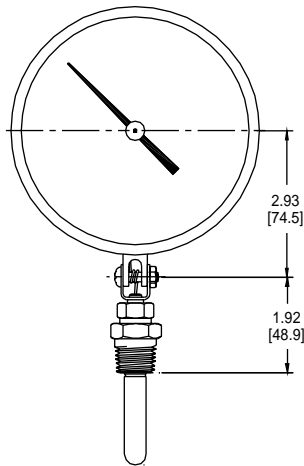

Dial Thermometers

Specifications

Model	Size	Case Style	Case Material	Window	Ring	Pointer
80030	3 1/2"	Adjustable angle	Stainless steel	Acrylic, snap-in with nitrile o-ring seal	None	Adjustable, black finished
80445 (Vapor only)	4 1/2"	Adjustable angle	Cast aluminum, black finished	Glass	Friction type, stainless steel	Adjustable, black finished

Dialface
Aluminum, white background with black graduations and markings

Accuracy
±One scale division

Approximate Shipping Weight
80030: 1.3 lbs [0.59 kg]
80445: 1.4 lbs [0.64 kg]

How to Order

Sample Order Number V80445100B14

V 80445 100 B14

Actuation	Model	Specific Range	Thermal System
V Vapor	80030	See Standard	See Standard
L Liquid	80445 (Vapor only)	Available Ranges (over)	System Selection (page 30)

Direct Mounted Dial Thermometers

Adjustable Angle Type

All dimensions are nominal.
Dimensions in [] are in millimeters.

80030

80445

Standard Available Ranges

Vapor Actuated				Liquid Actuated					
Fahrenheit Code	Range	Celsius Code	Range	Dual Scale Code	Fahrenheit Code	Range	Celsius Code	Range	Dual Scale Code
030	-40° to 150°F	430	-40° to 65°C	230	020	-40° to 120°F	420	-40° to 50°C	220
040	-20° to 100°F	440	-30° to 40°C	240	050	0° to 100°F	450	-20° to 40°C	250
050	0° to 100°F	450	-20° to 40°C	250	060	0° to 160°F	460	-20° to 70°C	260
065	0° to 160°F	465	-20° to 70°C	265	100	30° to 180°F	495	0° to 80°C	300
100	30° to 180°F	500	0° to 85°C	300	110	30° to 240°F	510	0° to 115°C	310
110	30° to 240°F	510	0° to 115°C	310	130	50° to 300°F	530	10° to 150°C	330
120	30° to 300°F	520	0° to 150°C	320					
145	100° to 350°F	545	40° to 180°C	345					
160	200° to 450°F	560	90° to 230°C	360					