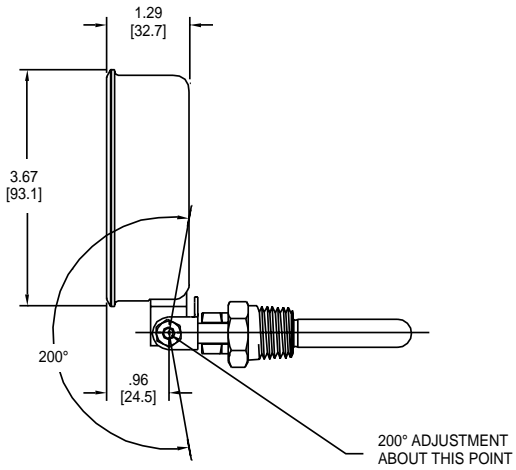

Specifications

Model	Size	Case Style	Case Material	Window	Ring	Pointer
80030	3 1/2"	Adjustable angle	Stainless steel	Acrylic, snap-in with nitrile o-ring seal	None	Adjustable, black finished
80445 (Vapor only)	4 1/2"	Adjustable angle	Cast aluminum, black finished	Glass	Friction type, stainless steel	Adjustable, black finished

Dialface
Aluminum, white background with black graduations and markings

Accuracy
±One scale division

Approximate Shipping Weight
80030: 1.3 lbs [0.59 kg]
80445: 1.4 lbs [0.64 kg]

How to Order

Sample Order Number V80445100B14

V 80445 100 B14

Actuation	Model	Specific Range	Thermal System
V Vapor	80030	See Standard	See Standard
L Liquid	80445 (Vapor only)	Available Ranges (over)	System Selection (page 30)

Direct Mounted Dial Thermometers

Adjustable Angle Type

All dimensions are nominal.
Dimensions in [] are in millimeters.

80030

80445

Standard Available Ranges

Vapor Actuated				Liquid Actuated					
Fahrenheit Code	Range	Celsius Code	Range	Dual Scale Code	Fahrenheit Code	Range	Celsius Code	Range	Dual Scale Code
030	-40° to 150°F	430	-40° to 65°C	230	020	-40° to 120°F	420	-40° to 50°C	220
040	-20° to 100°F	440	-30° to 40°C	240	050	0° to 100°F	450	-20° to 40°C	250
050	0° to 100°F	450	-20° to 40°C	250	060	0° to 160°F	460	-20° to 70°C	260
065	0° to 160°F	465	-20° to 70°C	265	100	30° to 180°F	495	0° to 80°C	300
100	30° to 180°F	500	0° to 85°C	300	110	30° to 240°F	510	0° to 115°C	310
110	30° to 240°F	510	0° to 115°C	310	130	50° to 300°F	530	10° to 150°C	330
120	30° to 300°F	520	0° to 150°C	320					
145	100° to 350°F	545	40° to 180°C	345					
160	200° to 450°F	560	90° to 230°C	360					