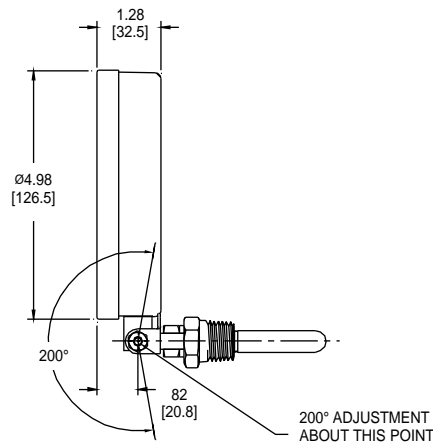

Specifications

Model	Size	Case Style	Case Material	Window	Ring	Pointer
80030	3 1/2"	Adjustable angle	Stainless steel	Acrylic, snap-in with nitrile o-ring seal	None	Adjustable, black finished
80445 (Vapor only)	4 1/2"	Adjustable angle	Cast aluminum, black finished	Glass	Friction type, stainless steel	Adjustable, black finished

Dialface
Aluminum, white background with black graduations and markings

Accuracy
±One scale division

Approximate Shipping Weight
80030: 1.3 lbs [0.59 kg]
80445: 1.4 lbs [0.64 kg]

How to Order

Sample Order Number V80445100B14

V 80445 100 B14

Actuation	Model	Specific Range	Thermal System
V Vapor	80030	See Standard	See Standard
L Liquid	80445 (Vapor only)	Available Ranges (over)	System Selection (page 30)

Direct Mounted Dial Thermometers

Adjustable Angle Type

All dimensions are nominal.
Dimensions in [] are in millimeters.

80030

80445

Standard Available Ranges

Vapor Actuated				Liquid Actuated					
Fahrenheit Code	Range	Celsius Code	Range	Dual Scale Code	Fahrenheit Code	Range	Celsius Code	Range	Dual Scale Code
030	-40° to 150°F	430	-40° to 65°C	230	020	-40° to 120°F	420	-40° to 50°C	220
040	-20° to 100°F	440	-30° to 40°C	240	050	0° to 100°F	450	-20° to 40°C	250
050	0° to 100°F	450	-20° to 40°C	250	060	0° to 160°F	460	-20° to 70°C	260
065	0° to 160°F	465	-20° to 70°C	265	100	30° to 180°F	495	0° to 80°C	300
100	30° to 180°F	500	0° to 85°C	300	110	30° to 240°F	510	0° to 115°C	310
110	30° to 240°F	510	0° to 115°C	310	130	50° to 300°F	530	10° to 150°C	330
120	30° to 300°F	520	0° to 150°C	320					
145	100° to 350°F	545	40° to 180°C	345					
160	200° to 450°F	560	90° to 230°C	360					