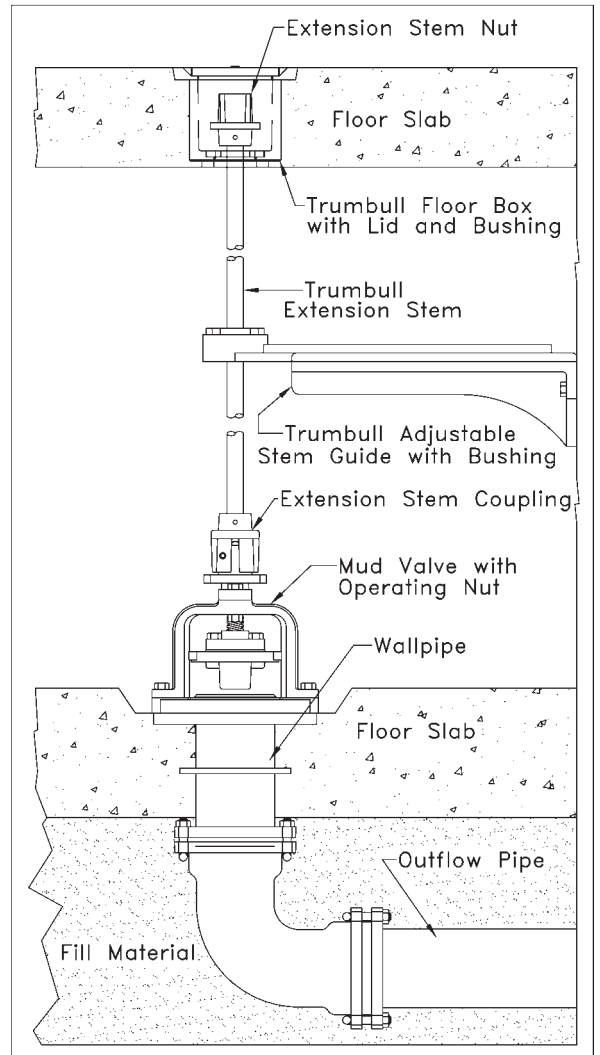

Trumbull Stem Guides are designed as wall brackets for installation in treatment plants and pump stations to provide support for valve extension stems.

These stem guides are adjustable for stems as close to the wall as 2", or as far away as 36". They are available as follows:

Trumbull Item No.	Material	Adjustment	Weight
367-4960	Ductile Iron	2" - 26"	25#
367-4970	Ductile Iron	2" - 36"	28#
367-5960	Stainless 316	2" - 26"	28#
367-5970	Stainless 316	2" - 36"	32#

Stem guides are generally recommended at 6' to 8' intervals. Bronze bushings can be drilled up to a 2-1/8" bore dia. for 2" O.D. stems. By removing the bushing larger stems can be accommodated, up to 2-3/8" O.D. See separate literature on Stem Guides for larger diameter stems.

Typical Stem Guide installation.

Both sizes available in Type 316 Stainless Steel

Ductile Iron Version with Short Arm

Ordering Information:

1. Quantity.
2. Trumbull item number.
3. O.D. of stem being used, or desired bushing hole size (15/16" D. supplied if not specified.)

See separate literature on Trumbull Floor Boxes, Extension Stems, Mud Valves and Stem Guides for Large Diameter Stems.

See reverse side for drawing.

Item	Part	Material
1	Base	Ductile Iron or Stainless Steel
2	Arm	Ductile Iron or Stainless Steel
3	Clamp	Ductile Iron or Stainless Steel
4	Bushing	UNS C86400 (B584) Manganese Bronze
5	Bolt	5/8" x 4", Hex Head, Stainless Steel
6	Washer	1-1/2" O.D., Stainless Steel
7	Nut	5/8", Hex, Stainless Steel
8	Screw	1/4"-20 U.N.C., Stainless Steel