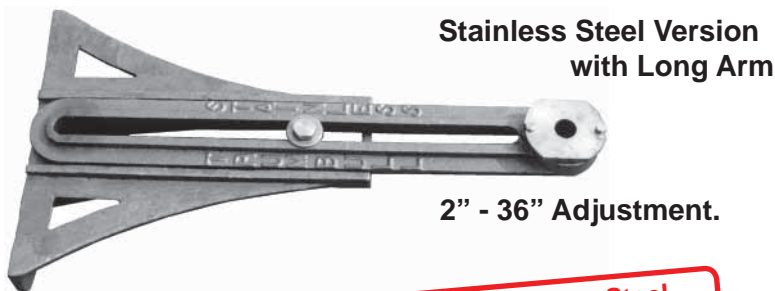

Trumbull Stem Guides are designed as wall brackets for installation in treatment plants and pump stations to provide support for valve extension stems.

These stem guides are adjustable for stems as close to the wall as 2", or as far away as 36". They are available as follows:

Trumbull Item No.	Material	Adjustment	Weight
367-4960	Ductile Iron	2" - 26"	25#
367-4970	Ductile Iron	2" - 36"	28#
367-5960	Stainless 316	2" - 26"	28#
367-5970	Stainless 316	2" - 36"	32#

Stem guides are generally recommended at 6' to 8' intervals. Bronze bushings can be drilled up to a 2-1/8" bore dia. for 2" O.D. stems. By removing the bushing larger stems can be accommodated, up to 2-3/8" O.D. See separate literature on Stem Guides for larger diameter stems.

Typical Stem Guide installation.

Both sizes available in Type 316 Stainless Steel

Ductile Iron Version with Short Arm

Ordering Information:

1. Quantity.
2. Trumbull item number.
3. O.D. of stem being used, or desired bushing hole size (15/16" D. supplied if not specified.)

See separate literature on Trumbull Floor Boxes, Extension Stems, Mud Valves and Stem Guides for Large Diameter Stems.

See reverse side for drawing.

Item	Part	Material
1	Base	Ductile Iron or Stainless Steel
2	Arm	Ductile Iron or Stainless Steel
3	Clamp	Ductile Iron or Stainless Steel
4	Bushing	UNS C86400 (B584) Manganese Bronze
5	Bolt	5/8" x 4", Hex Head, Stainless Steel
6	Washer	1-1/2" O.D., Stainless Steel
7	Nut	5/8", Hex, Stainless Steel
8	Screw	1/4"-20 U.N.C., Stainless Steel