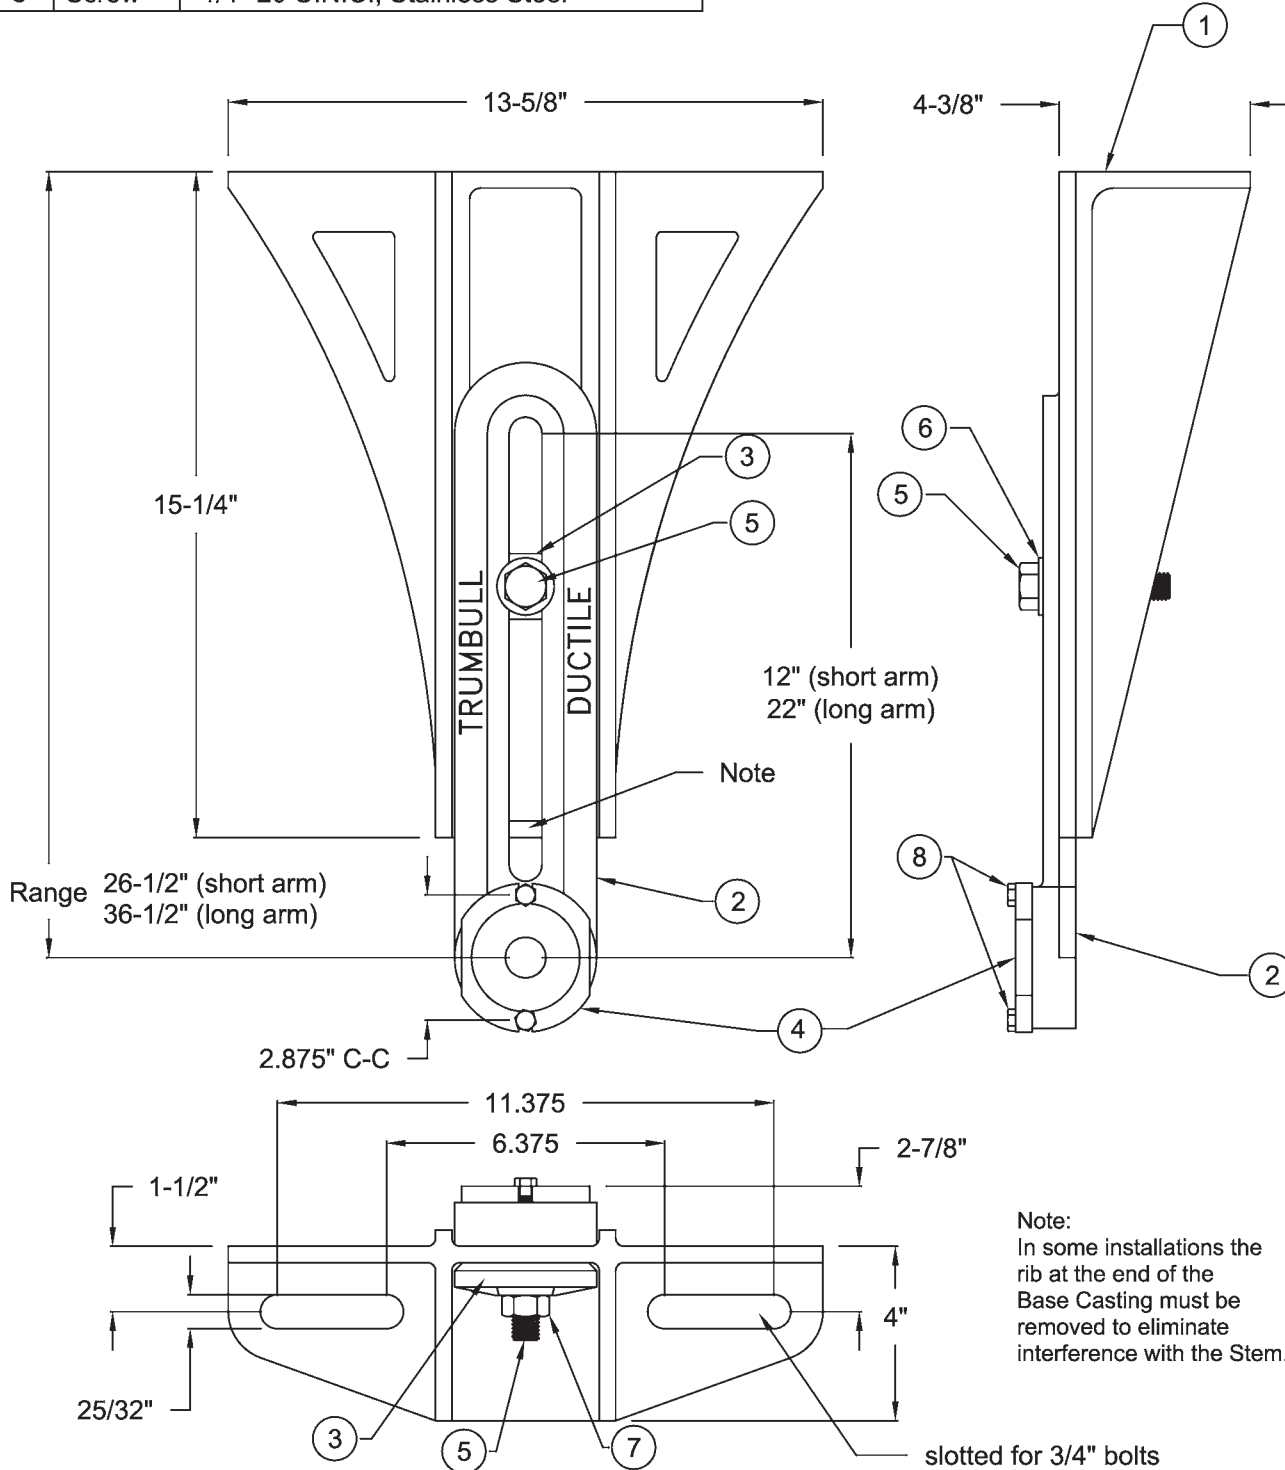

Trumbull Item No.	Material	Adjustment	Weight
367-4960	Ductile Iron	2" - 26"	25#
367-4970	Ductile Iron	2" - 36"	28#
367-5960	Stainless 316	2" - 26"	28#
367-5970	Stainless 316	2" - 36"	32#

Stem guides are generally recommended at 6' to 8' intervals. Bronze bushings can be drilled up to a 2-1/8" bore dia. for 2" O.D. stems. By removing the bushing larger stems can be accommodated, up to 2-3/8" O.D. See separate literature on Stem Guides for larger diameter stems.

Typical Stem Guide installation.

Both sizes available in Type 316 Stainless Steel

Ductile Iron Version with Short Arm

Ordering Information:

1. Quantity.
2. Trumbull item number.
3. O.D. of stem being used, or desired bushing hole size (15/16" D. supplied if not specified.)

See separate literature on Trumbull Floor Boxes, Extension Stems, Mud Valves and Stem Guides for Large Diameter Stems.

See reverse side for drawing.

Item	Part	Material
1	Base	Ductile Iron or Stainless Steel
2	Arm	Ductile Iron or Stainless Steel
3	Clamp	Ductile Iron or Stainless Steel
4	Bushing	UNS C86400 (B584) Manganese Bronze
5	Bolt	5/8" x 4", Hex Head, Stainless Steel
6	Washer	1-1/2" O.D., Stainless Steel
7	Nut	5/8", Hex, Stainless Steel
8	Screw	1/4"-20 U.N.C., Stainless Steel

Item No.	Size	Weight
Ductile Iron Guides (65-45-12)		
367-4960	2"-26"	25#
367-4970	2"-36"	28#
Stainless Steel Guides (T316)		
367-5960	2"-26"	28#
367-5970	2"-36"	32#

Drawn:	Drawing Revision:	
Date	Rev.	Date
4/4/94	I	09/01/05